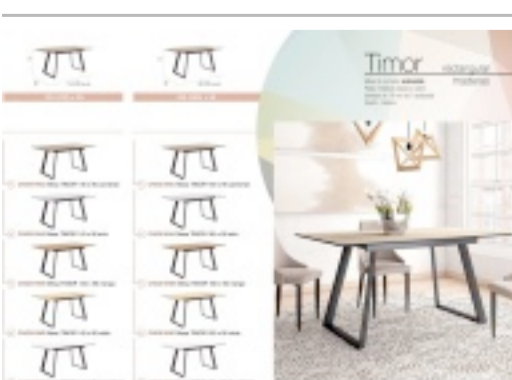

Mesa Extensible Ref: 40
140 x 90 cms: **518 €**
160 x 90 cms: **542 €**

[Volver a Mesas](#)